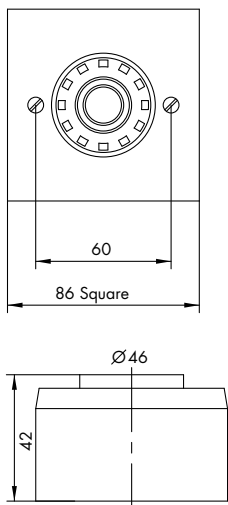

WARNTONSIRENE ASKARI | ELECTRONIC SOUNDER ASKARI

- Sehr gute Tonwiedergabe
- High sound output
- Geringe Stromaufnahme
- Low current consumption
- 32 wählbare Töne
- 32 tones user selectable
- Automatische Synchronisation
- Automatic synchronisation
- Lautstärkeregelung
- Volume control
- Zweiter Ton für Zweitonalarm
- Second tone for two stage alarms
- VDS Zulassung für Askari
- VDS approval for Askari

ASKARI COMPACT