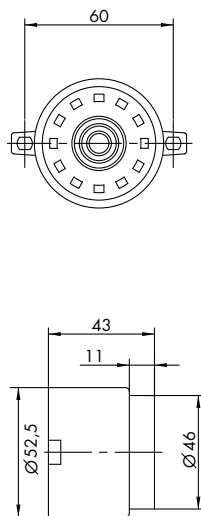

ASKARI FLANGE