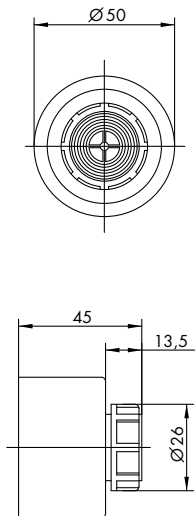

### SPEZIFIKATIONEN / SPECIFICATIONS

MODEL	Askari Compact	Askari Flange	Askari Panel
NOMINAL VOLTAGE	9 - 28VDC		
CURRENT CONSUMPTION (tone dependant)	Between 6 - 35mA		
SOUND OUTPUT (tone dependant)	Between 68 - 106dB(A)	Between 63 - 101dB(A)	Between 63 - 101dB(A)
ALARM TONES	32		
IP RATING	IP54 (with backbox)	IP65	
OPERATING TEMPERATURE	-25°C to +70°C		
COLOURS	Red or White		
CONSTRUCTION	ABS		
SOUNDER TYPE	Bedhead sounder	Panel Mount	
APPROVALS	VdS & CNPP	N/A	