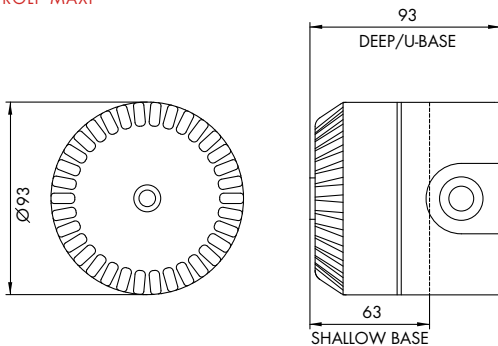

ROLP MAXI

WARNTONSIRENE ROLP MAXI | ELECTRONIC SOUNDER ROLP MAXI

- Verbesserte Lautstärke bei 6 wichtigen Tönen
- Enhanced output on six key tones

- Mit Standard Rolp kompatibel
- Compatible with standard Rolp

- Passend für Universalsockel S-, D- und U-Base
- Shallow-, Deep- and U-Base compatible

SPEZIFIKATIONEN / SPECIFICATIONS

MODEL	ROLP Maxi
NOMINAL VOLTAGE	9 - 28VDC *
CURRENT CONSUMPTION (tone dependant)	20 mA @ DIN Ton**
SOUND OUTPUT (tone dependant)	102dB (A) @DIN Ton**
ALARM TONES	32
ALARM STAGES	2
IP RATING	Shallow Base = IP54, Deep Base = IP65, U-Base = IP65
OPERATING TEMPERATURE	-25°C to +70°C
COLOURS	Red or White
SOUNDER TYPE	Wall Sounder
CONSTRUCTION	ABS