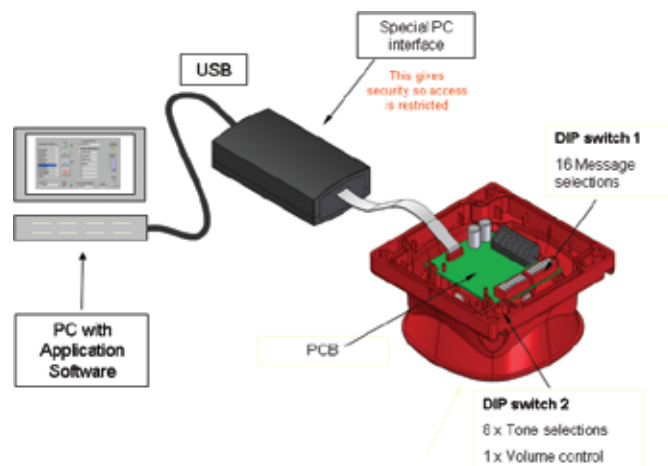

SPRACHSIRENE SYMPHONI VOICE PLUS | VOICE SOUNDER SYMPHONI VOICE PLUS

- Großer Spannungsbereich bis zu 60VDC
- Wide operating voltage range up to 60VDC
- Sehr gute Tonwiedergabe
- High sound output
- Sehr geringe Stromaufnahme
- Extremely low current consumption
- Lautstärkenregelung
- Volume control
- 8 wählbare Töne
- 8 User selectable alarm tones
- Speicherplatz für bis zu 16 Nachrichten
- 16 message store
- Nachrichten können über eine Computer-Schnittstelle manuell verändert werden
- Messages can be managed using a PC
- Keine EPROMs
- No EPROMs

VOICE PLUS

SPEZIFIKATIONEN / SPECIFICATIONS

TYPE	Symphoni Voice plus	
	Voice sounder	Voice sounder / beacon
OPERATING VOLTAGE	9Vdc to 60Vdc	
CURRENT CONSUMPTION	12mA @ 24vdc	12mA (sounder) + 4mA (beacon) @ 24Vdc
SOUND OUTPUT @ 1m	Tone 100dB(A) Voice 97dB(A) (Peak)	
VOLUME CONTROL	-10db (single setting by switch)	
MESSAGES	Up to 16 stored in the sounder	
ALARM TONES	7 (+ one setting with no tone)*	
BEACON OUTPUT		2Cd on axis @ 24Vdc
BEACON FLASH RATE		1Hz
BEACON COLOUR		Red flash
IP RATING	IP21C	
OPERATING TEMPERATURE	-10C to +55C	
COLOURS	Red body/Red lens White body/White lens (Red flash for both)	
MATERIAL	Body: ABS Lens: Polycarbonate	

* The silent position allows for situation where the tone may be recorded as part of the message