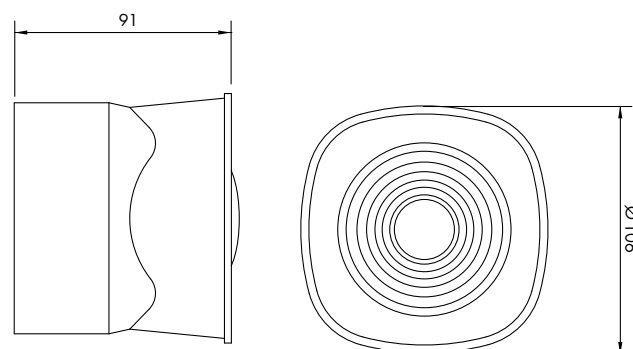

VOICE PLUS

SPEZIFIKATIONEN / SPECIFICATIONS

TYPE	Symphoni Voice plus	
	Voice sounder	Voice sounder / beacon
OPERATING VOLTAGE	9Vdc to 60Vdc	
CURRENT CONSUMPTION	12mA @ 24vdc	12mA (sounder) + 4mA (beacon) @ 24Vdc
SOUND OUTPUT @ 1m	Tone 100dB(A) Voice 97dB(A) (Peak)	
VOLUME CONTROL	-10db (single setting by switch)	
MESSAGES	Up to 16 stored in the sounder	
ALARM TONES	7 (+ one setting with no tone)*	
BEACON OUTPUT		2Cd on axis @ 24Vdc
BEACON FLASH RATE		1Hz
BEACON COLOUR		Red flash
IP RATING	IP21C	
OPERATING TEMPERATURE	-10C to +55C	
COLOURS	Red body/Red lens White body/White lens (Red flash for both)	
MATERIAL	Body: ABS Lens: Polycarbonate	