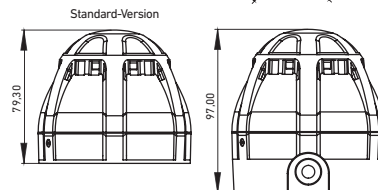

CHIASSO 100 RAZOR

SOUNDER-BEACON UNIT

- | Low current consumption
- | 39 tones user-selectable
- | Volume control
- | Light intensity adjustable
- | Controlled separately
- | Expandable to 230 V (1-stage alarm)