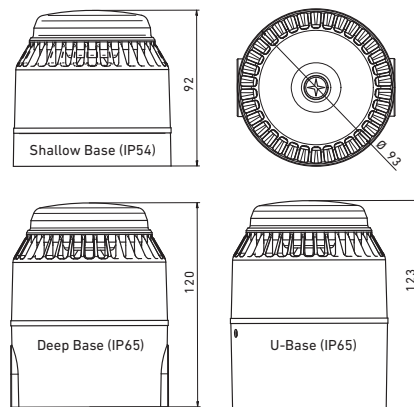

SPEZIFIKATIONEN | SPECIFICATIONS

Model	FLASHNI [12 V]
Spannungsbereich | Operating voltage	9-15 V DC
Stromaufnahme | Current consumption	111 mA @ 12 V DC
Lautstärke | Sound output	104 dB(A) | 104 dB(A)
Schutzklasse | IP rating	IP54 (Shallow Base) / IP65 (Deep Base, U-Base)
Temperaturbereich | Operating temperature	-10 °C bis +55 °C | -10 °C to +55 °C
Kalottenfarben | Lens colours	rot, gelb, blau oder klar | red, amber, blue or clear
Gehäusefarben | Body colours	rot oder weiß | red or white
Material | Construction	ABS / PC
Signaltöne | Alarm tones	32 | 32
Signal | Alarm	Zweitonalarm | 2-stage alarm