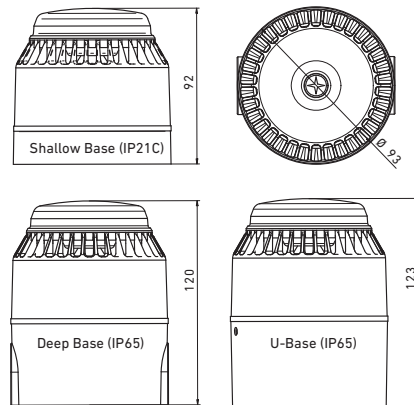

SPEZIFIKATIONEN | SPECIFICATIONS

Model	FLASHNI [24 V]
Spannungsbereich | Operating voltage	18-28 V DC
Stromaufnahme | Current consumption	85 mA @ 24 V DC
Lautstärke | Sound output	110 dB(A) @ 24 V DC | 110 dB(A) @ 24 V DC
Schutzklasse | IP rating	IP21C (Shallow Base) / IP65 (Deep Base, U-Base)
Stromaufnahme bei DIN-Ton | Current consumption @ DIN-Ton	66 mA
Lautstärke bei DIN-Ton | Sound output @ DIN-Ton	98 dB(A)
Temperaturbereich | Operating temperature	-10 °C bis +55 °C | -10 °C to +55 °C
Kalottenfarben | Lens colours	rot, gelb, blau oder klar | red, amber, blue or clear
Gehäusefarben | Body colours	rot oder weiß | red or white
Material | Construction	ABS / PC
Signaltöne | Alarm tones	32 | 32
Signal | Alarm	Zweitonalarm | 2-stage alarm
Zulassungen | Approvals	VdS (G206021), CPD