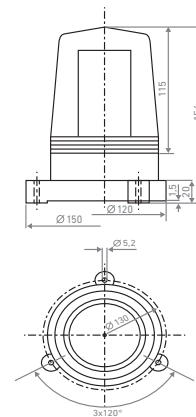

SPEZIFIKATIONEN | SPECIFICATIONS

Model	CO BL G9 [230 V]
Spannungsbereich | Operating voltage	115/240 V AC
Stromaufnahme | Current consumption	70 mA @ 230 V AC
Schutzklasse | IP rating	IP67
Temperaturbereich | Operating temperature	-20 °C bis +50 °C | -20 °C to +50 °C
LED Farben | LED colours	rot, gelb, grün oder blau | red, amber, green or blue
Kalottenfarben | Lens colours	rot, gelb, grün oder blau | red, amber, green or blue
Gehäusefarben | Body colours	schwarz | black
Material | Construction	PC / TPE Rubber
Einstellungen | Settings	Dauer-, Blink-, Blitz- Rundumlicht | continuous light, indicate flash light, flash light ...
Lichtstärke | Light output	54 Cd | 54 Cd
Blitzrate | Flash rate	0,9 Hz